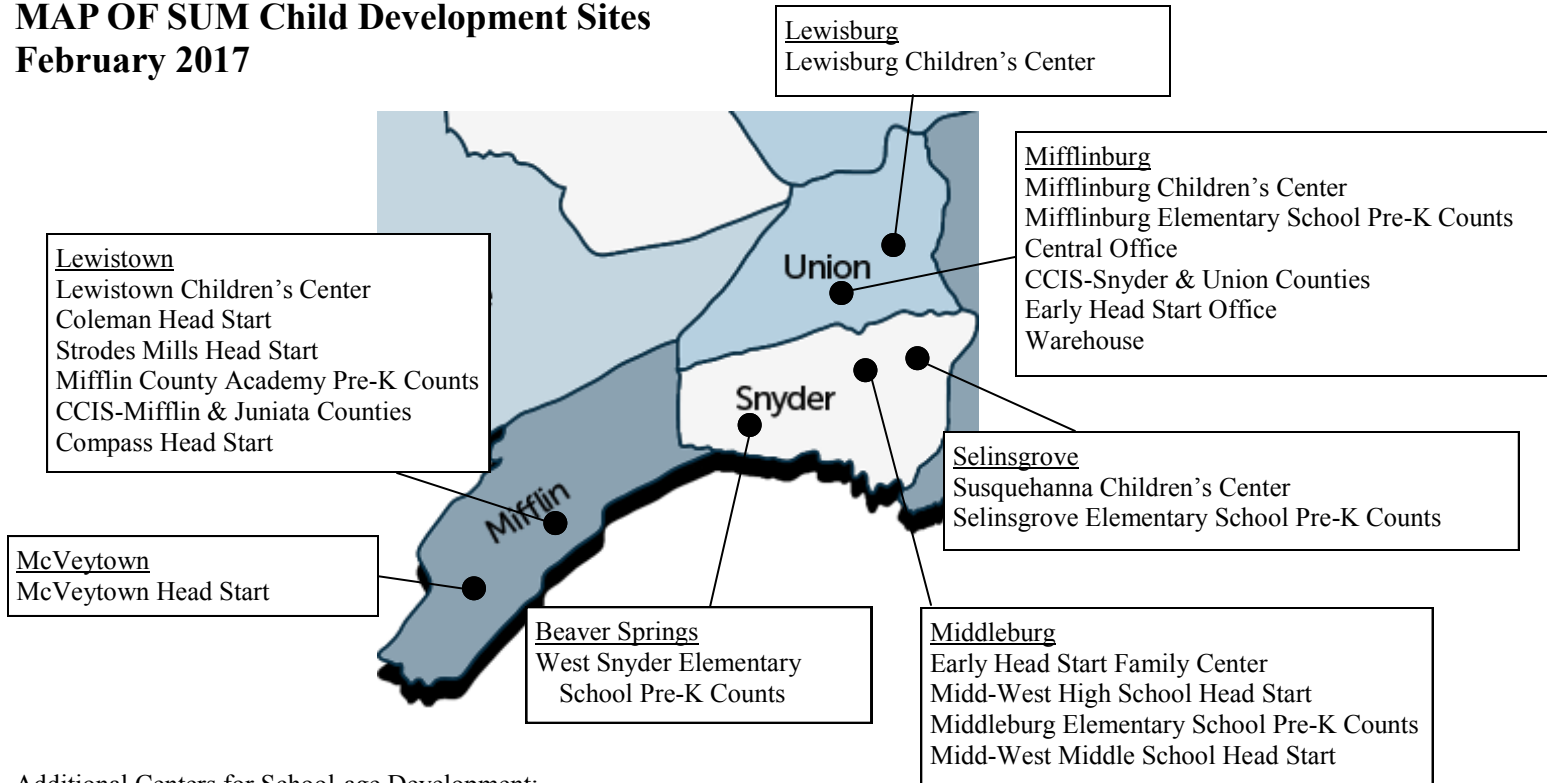

**MAP OF SUM Child Development Sites
February 2017**

Additional Centers for School-age Development:

- Lewisburg Center for School-age Development
- Mifflinburg Intermediate School
- White Deer Elementary School
- Montandon Elementary School
- Turbotville Elementary School
- Selinsgrove Elementary School
- Selinsgrove Intermediate School
- Indian Valley Elementary School
- Lewistown Elementary School